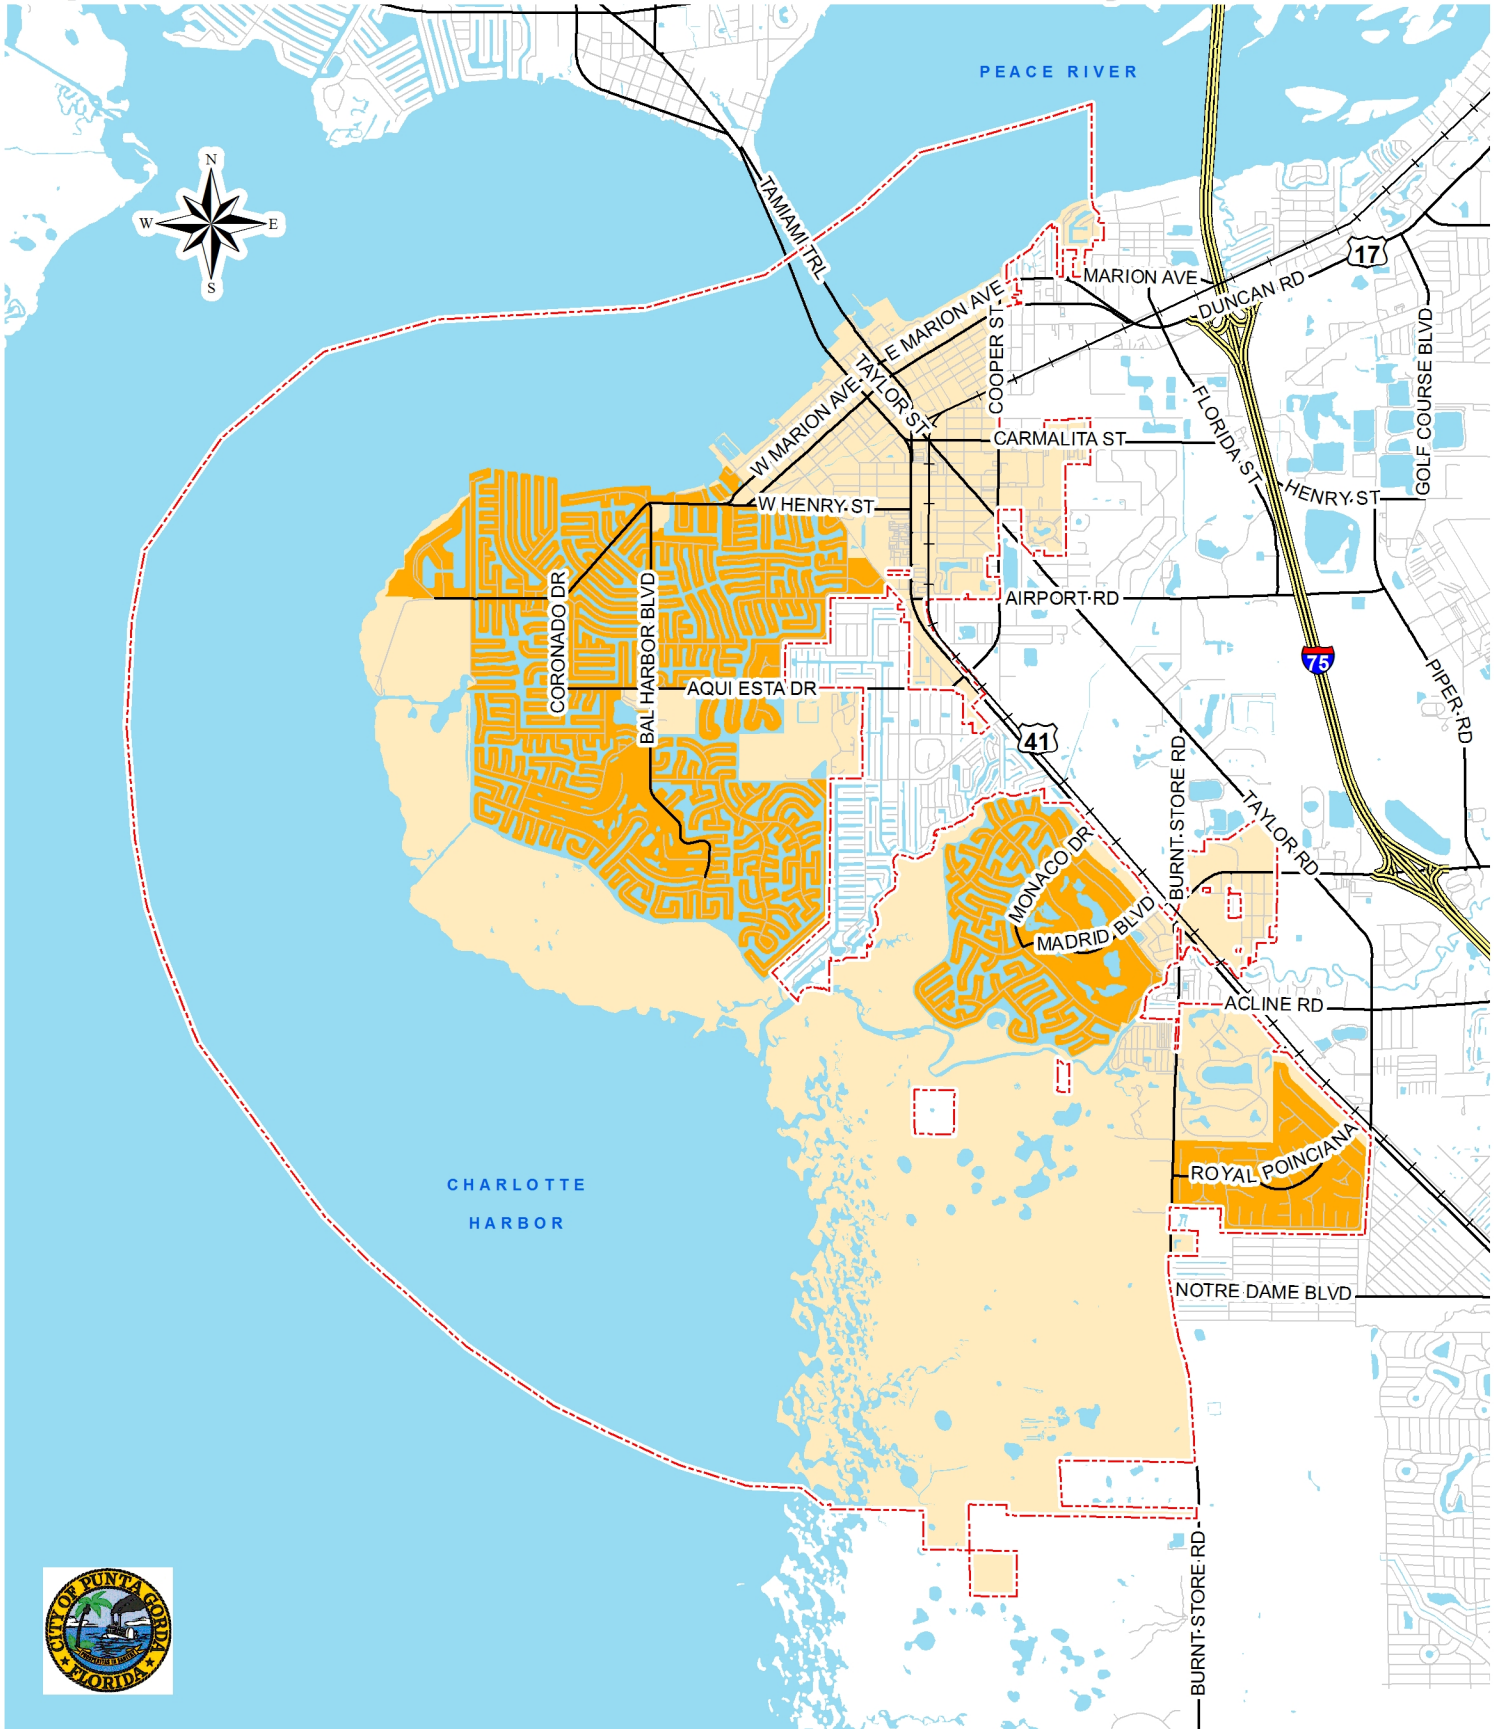

Special Residential Overlay District

- Special Residential Overlay
- Major Road
- City Limits
- Street
- Interstate
- Railroad